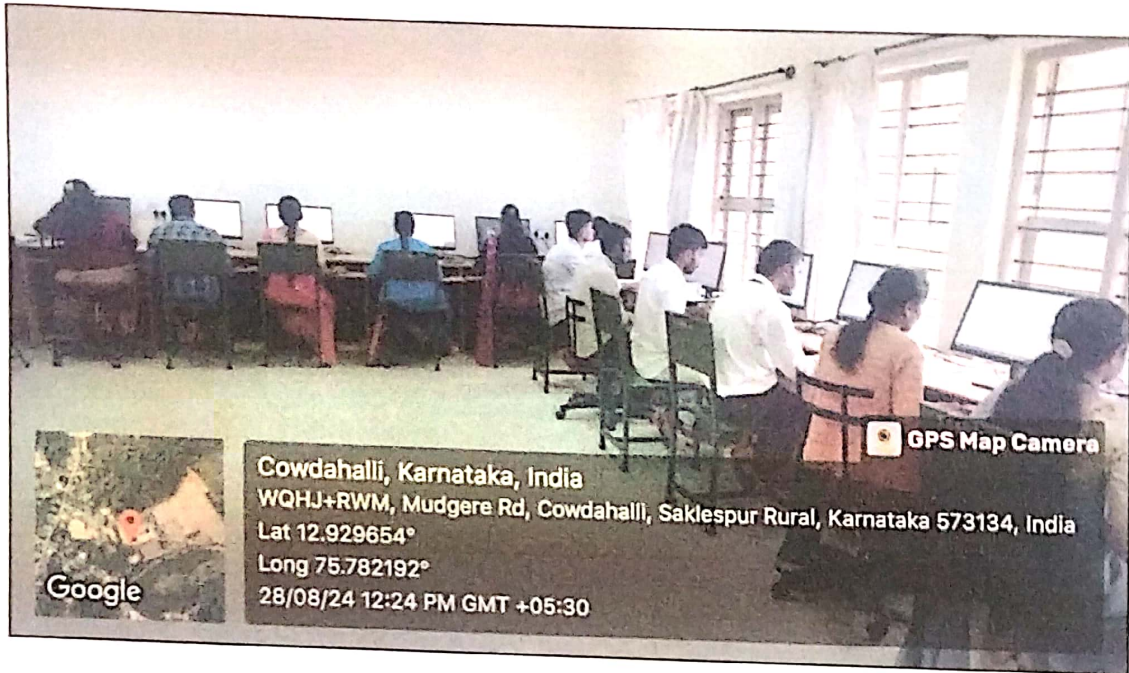

ICT INFRASTRUCTURES DETAILS

JSS INSTITUTE OF EDUCATION
Kowdalli, Sakaleshpur Tq, Hassan Dist – 573 134

COMPUTER LAB AND LAN FACILITY

PRINCIPAL
J.S.S. Institute of Education
B. 26, SAKALESHPUR-573 134
Hassan Dist