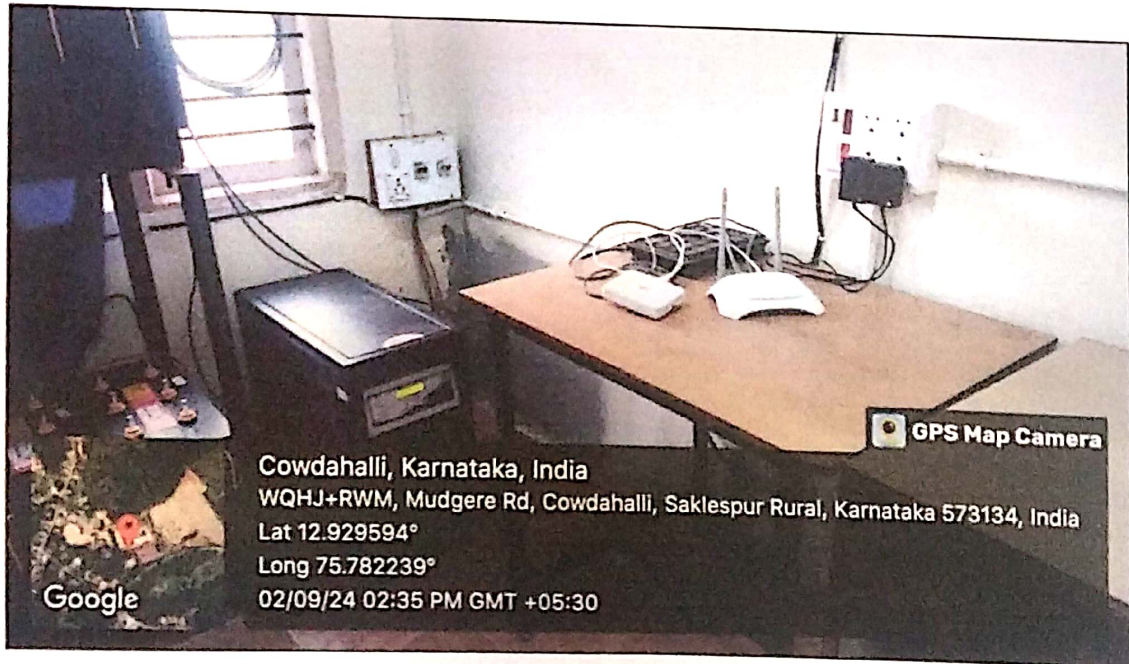

ICT INFRASTRUCTURES DETAILS

JSS INSTITUTE OF EDUCATION
Kowdalli, Sakaleshpur Tq, Hassan Dist – 573 134

COMPUTER LAB AND LAN FACILITY

PRINCIPAL
J.S.S. Institute of Education
B. 26, SAKALESHPUR-573 134
Hassan Dist