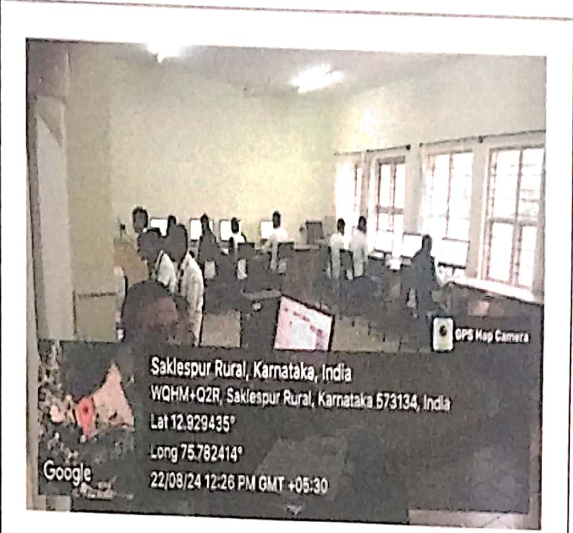

JSS Mahavidyapeetha, Mysore - 04
JSS INSTITUTE OF EDUCATION
(Recognized by the NCTE and Affiliated to University of Mysore, Mysore)
Sakleshpur - 573 134, PB No 26, Hassan Dist.

Email: jssioebedskp@gmail.com website: <https://jssioebedskp.org.in> Phone No: 97405 91647

Facility Available for Betterment of Students Support in the Institution

Multi-Purpose Room

PRINCIPAL
J.S.S. Institute of Education
P.B. 26, SAKALESHPUR-573 134
Hassan Dist