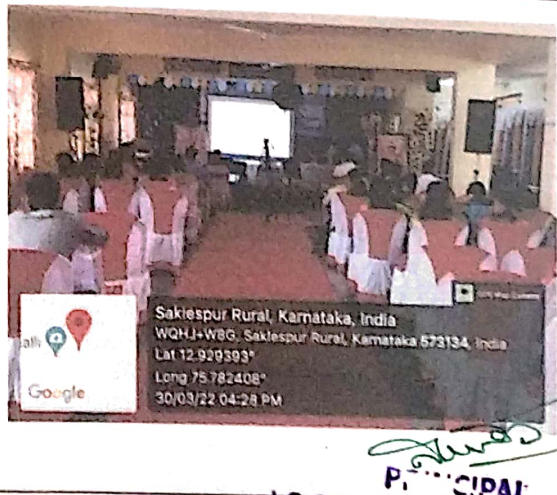

Facility Available for Betterment of Students Support in the Institution

Multi-Purpose Room

[Signature]
P. PRINCIPAL

J.S.S. Institute of Education
P.B. 26, SAKALESHPUR-573 134
Hassan Dist

JSS Mahavidyapeetha, Mysore - 04