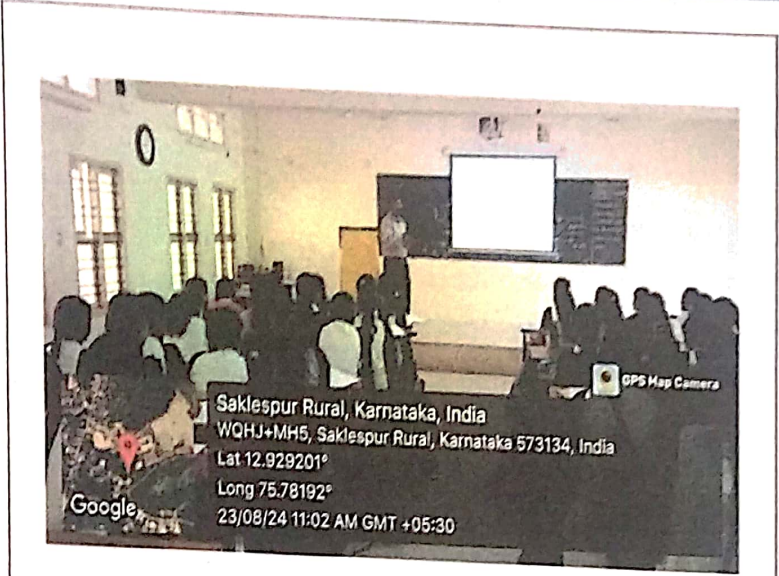

Facility Available for Betterment of Students Support in the Institution

Digital Room

[Signature]

PRINCIPAL
J.S.S. Institute of Education
P.B. 26, SAKALESHPUR-573 134
Hassan Dist

JSS Mahavidyapeetha, Mysore - 04
JSS INSTITUTE OF EDUCATION
 (Recognized by the NCTE and Affiliated to University of Mysore, Mysore)
 Sakleshpur - 573 134, PB No 26, Hassan Dist.